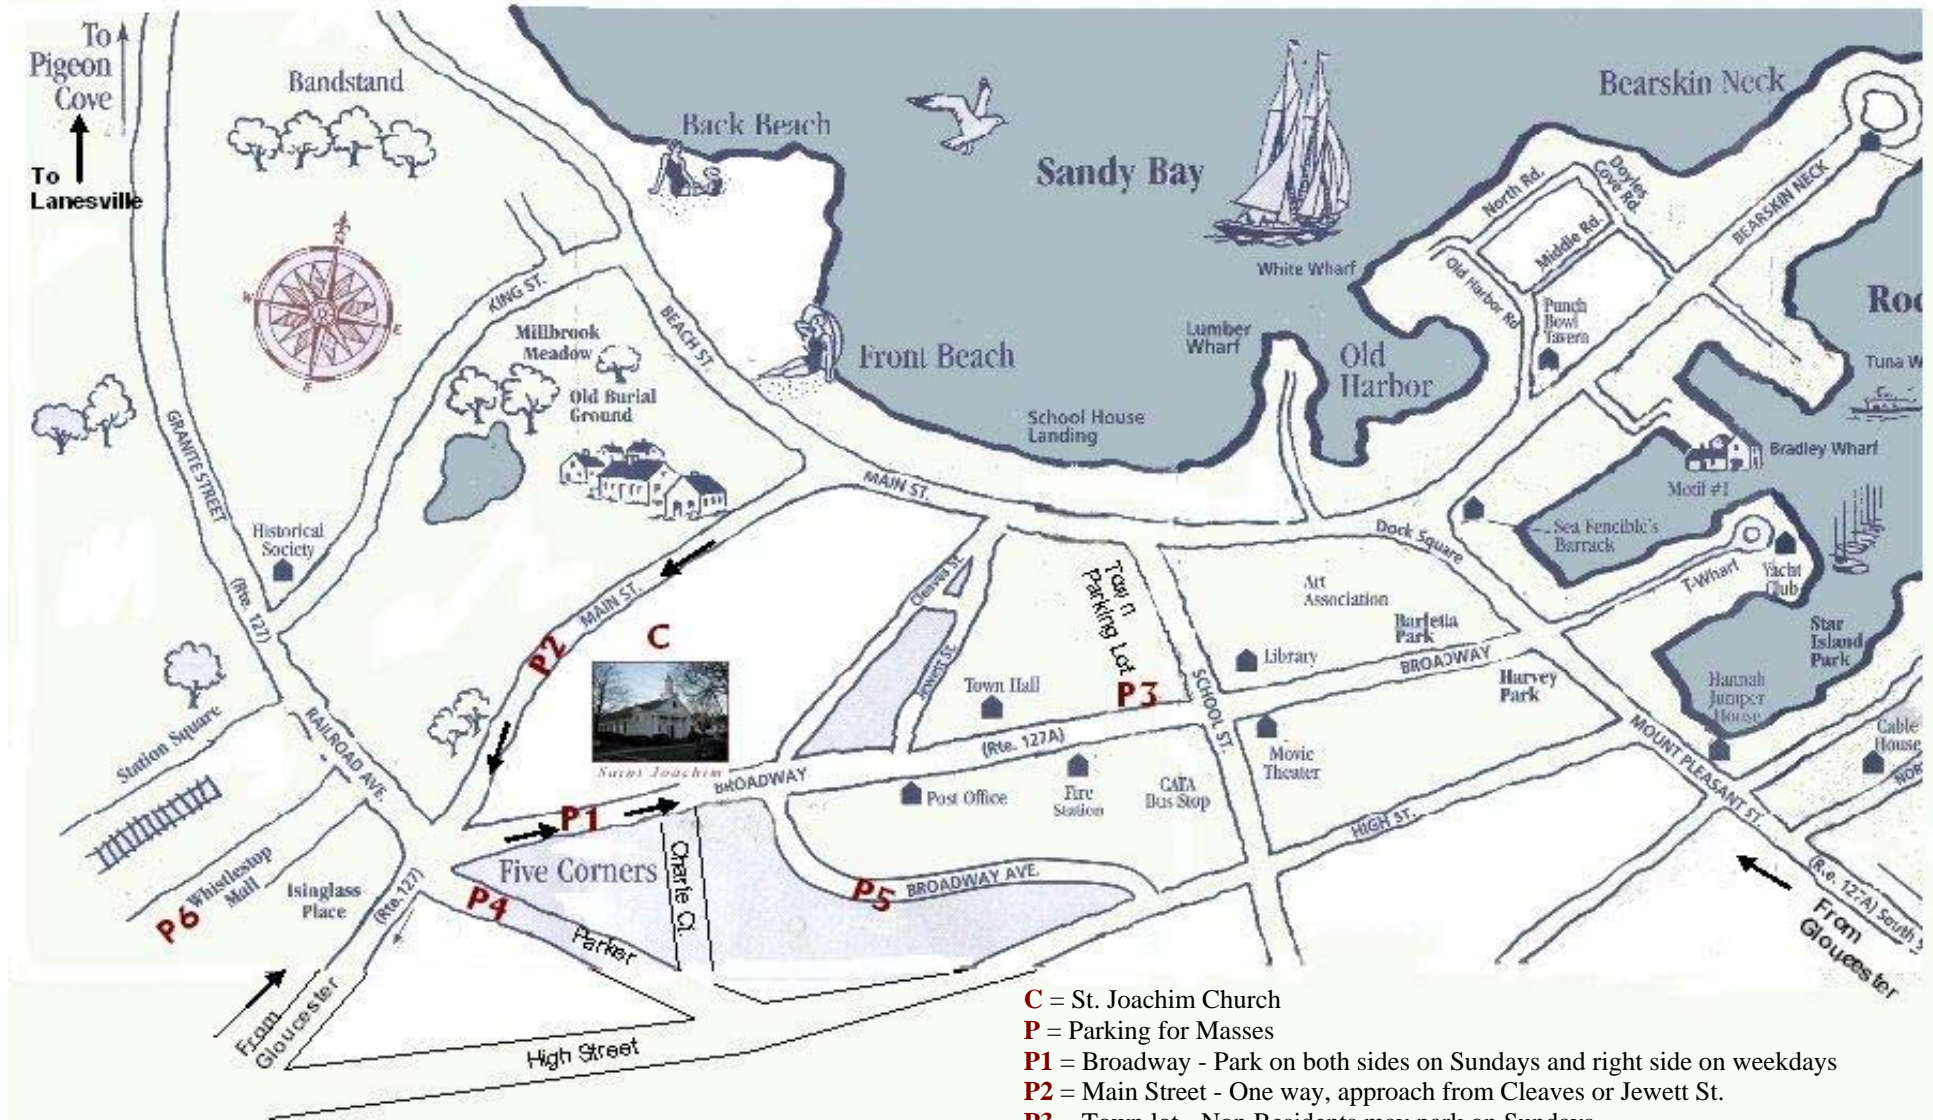

# Parking Map For St Joachim Church

- C** = St. Joachim Church
- P** = Parking for Masses
- P1** = Broadway - Park on both sides on Sundays and right side on weekdays
- P2** = Main Street - One way, approach from Cleaves or Jewett St.
- P3** = Town lot - Non Residents may park on Sundays
- P4** = Parker Street - Park on right side, approach from High Street
- P5** = Broadway Ave - Park on right side only, approach from High Street
- P6** = WhistleStop Mall (IGA Parking lot)